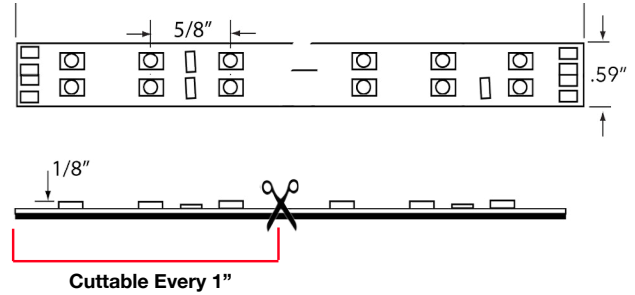

LFX66 - LED Flexible Strip Light

Rouge Lighting's LFX66 series Flexible LED Linear Ribbon is the industry standard where an energy-saving high or standard output LED source is required. Perfectly suited for under cabinet lighting, cove lighting and more. It is designed to produce more than 442 lumens at 5.85W per foot with 120 Degree beam angle with different color temperatures.

LFX66

SERIES	COLOR TEMPERATURE	VOLTAGE	SIZE
	WW-2700K	(Blank) -12V DC	16 - 16 FT
	3K-3000K	24 - 24V DC	100 - 100 FT
	CW-4200K		(Custom Sizes are Available)
	6K-6000K		
	BL-Blue		
	GR-Green		
	RD-Red		
	YL-Yellow		
	RGB-RGB		
	RGBW-RGBW		

SPECIFICATIONS

- 5.85W Per Ft
- 442 Lumen Per Ft
- 73 LED Per Ft
- 120° Beam Angle
- Indoor Rated
- Fully Dimmable with Proper Transformer
- 3M Double Sided Tape for Mounting
- Width: 0.59 Depth: 0.13
- Field Cuttable Every 1 Inch
- UV Free, IR Free
- Mercury Free, Lead Free
- Even Light, No Shadow
- CRI: >85
- Warranty: 3 years