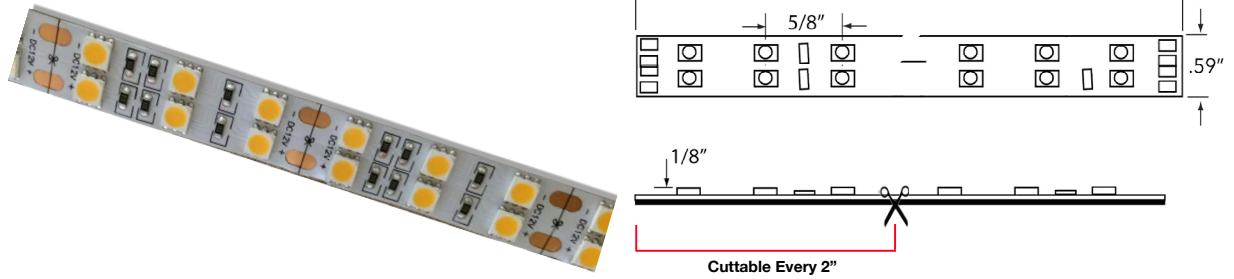

LFX68 - 8.8Watt LED Flexible Strip Light - Indoor

Rouge Lighting's LFX68 series Flexible LED Linear Ribbon is the industry standard where an energy-saving high or standard output LED source is required. Perfectly suited for indoor accent lighting, and more. It is designed to produce more than 747 lumens at 8.8W per foot with 120 Degree beam angle with different color temperatures.

LFX68

SERIES	COLOR TEMPERATURE	VOLTAGE	SIZE
	WW-2700K	(Blank) -12V DC	16 - 16 FT
	3K-3000K	24 - 24V DC	100 - 100 FT
	CW-4200K		(Custom Sizes are Available)
	6K-6000K		
	BL-Blue		
	GR-Green		
	RD-Red		
	YL-Yellow		
	RGB-RGB		
	RGBW-RGBW		

SPECIFICATIONS

- 8.8W Per Ft
- 747 Lumen Per Ft
- 36 LED Per Ft
- 120° Beam Angle
- Indoor Rated
- 3M Double Sided Tape for Mounting (only for LFS50DL)
- Fully Dimmable with Proper Transformer
- Width: 0.59 Depth: 0.13
- Field Cuttable Every 2 Inches
- UV Free, IR Free
- Mercury Free, Lead Free
- Even Light, No Shadow
- >85 CRI
- Warranty: 3 years