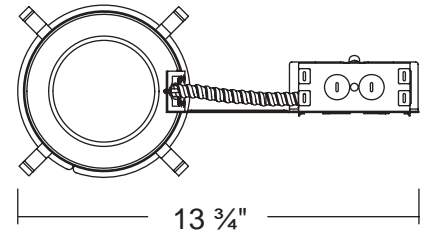

HOUSING	TRIMS	CCT	FINISH
IC5LEDRSA 5" Remodel Shallow IC Airtight Housing	R56B9 5", 6" Baffle Retrofit Dimmable R56D9 5",6" Disk Fit To Housing Dimmable R56E9 5", 6" Eyeball Retrofit Dimmable R56F9 5", 6" Flush Retrofit Dimmable R56G9 5", 6" Gimbal Retrofit Dimmable R56S9 5", 6" Smooth Retrofit Dimmable Q5B9 5" SQ Baffle Retrofit Dimmable Q5S9 5" SQ Smooth Retrofit Dimmable	27 2700K 30 3000K	BK BLACK BZ BRONZE SN SATIN NICKLE WH WHITE