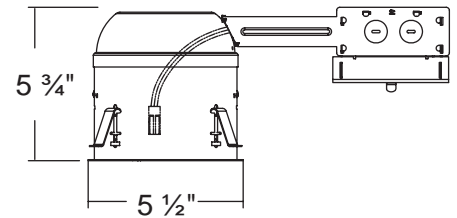

HOUSING	TRIMS	CCT	FINISH
IC5LEDRSA 5" Remodel Shallow IC Airtight Housing	R56B9 5", 6" Baffle Retrofit Dimmable R56D9 5",6" Disk Fit To Housing Dimmable R56E9 5", 6" Eyeball Retrofit Dimmable R56F9 5", 6" Flush Retrofit Dimmable R56G9 5", 6" Gimbal Retrofit Dimmable R56S9 5", 6" Smooth Retrofit Dimmable Q5B9 5" SQ Baffle Retrofit Dimmable Q5S9 5" SQ Smooth Retrofit Dimmable	27 2700K 30 3000K	BK BLACK BZ BRONZE SN SATIN NICKLE WH WHITE