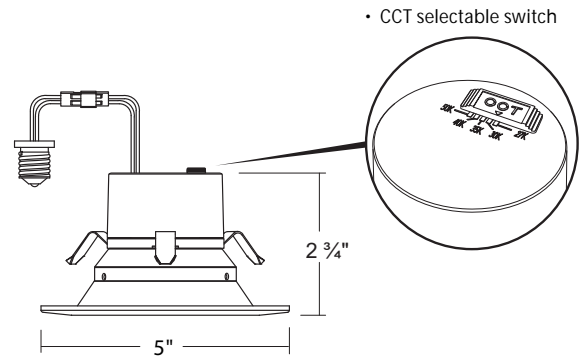

DIMENSIONS

List of Triac Dimmer Switch

Mfr	Model #	Dimming Rate
COOPER	DLC03P	10 - 100%
Leviton	1A1505 / 1C1605	10 - 100%
Leviton	6631 / 6633	10 - 100%
Lutron	CT-603PG / CT-600PR	10 - 100%
Lutron	DV-600PR / DV603PG	10 - 100%
Lutron	DVW-603PGH / DVCL-153P	10 - 100%
Lutron	MACL-153M / TGCL-153P	10 - 100%
Lutron	S-600PR / S-2-LH	10 - 100%

PERFORMANCE DATA

Input Voltage	120V
Input Power	10W
Frequency	50 / 60Hz
CRI	90
T Ambient	-30°C ~ 40°C (-22°F ~ 104°F)
CCT	2700 K 3000 K 3500 K 4000 K 5000 K
Lumens	650 lm 670 lm 690 lm 700 lm 710 lm

(all values at 25°C without a dimming control in circuit)

ORDERING INFORMATION

LUMINAIRE	LENGTH	OPTICS	WATTAGE	CONTROL	VOLTAGE	CRI	COLOR	FINISH	INSTALL	OPTIONS
R - Round Shape	4S - 4" Smooth Reflector	blank - (111.9°)	blank - (10watt)	blank - TRIAC Dimming	blank - 120V	9 - 90CRI	5CT- 27K, 3K, 35K, 4K, 5K	WH - White BK - Black