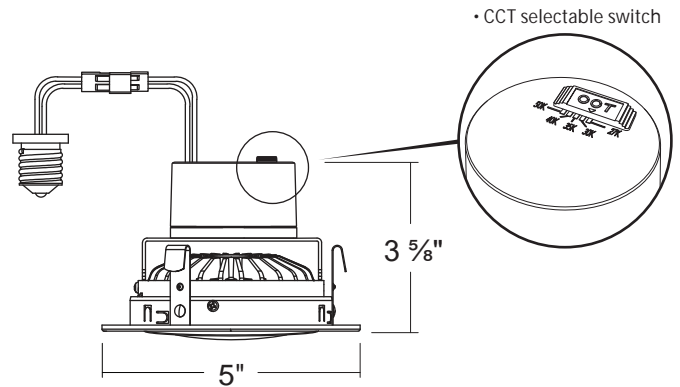

DIMENSIONS

List of Triac Dimmer Switch

Mfr	Model #	Dimming Rate
COOPER	DLC03P	10 - 100%
Leviton	1A1505 / 1C1605	10 - 100%
Leviton	6631 / 6633	10 - 100%
Lutron	CT-603PG / CT-600PR	10 - 100%
Lutron	DV-600PR / DV603PG	10 - 100%
Lutron	DVW-603PGH / DVCL-153P	10 - 100%
Lutron	MACL-153M / TGCL-153P	10 - 100%
Lutron	S-600PR / S-2-LH	10 - 100%

PERFORMANCE DATA

Input Voltage	120V				
Input Power	8W				
Frequency	50 / 60Hz				
CRI	90				
T Ambient	-30 °C ~40 °C (-22 °F ~104 °F)				
CCT	2700 K	3000 K	3500 K	4000 K	5000 K
Lumens	640 lm	660 lm	670 lm	690 lm	700 lm

(all values at 25°C without a dimming control in circuit)

ORDERING INFORMATION

LUMINAIRE	LENGTH	OPTICS	WATTAGE	CONTROL	VOLTAGE	CRI	COLOR	FINISH	INSTALL	OPTIONS
R - Round Shape	4G - 4" Gimbal	blank - (111.9°)	blank - (8 watt)	blank - TRIAC Dimming	blank - 120V	9 - 90CRI	5CT- 27K, 3K, 35K, 4K, 5K	WH - White BK - Black